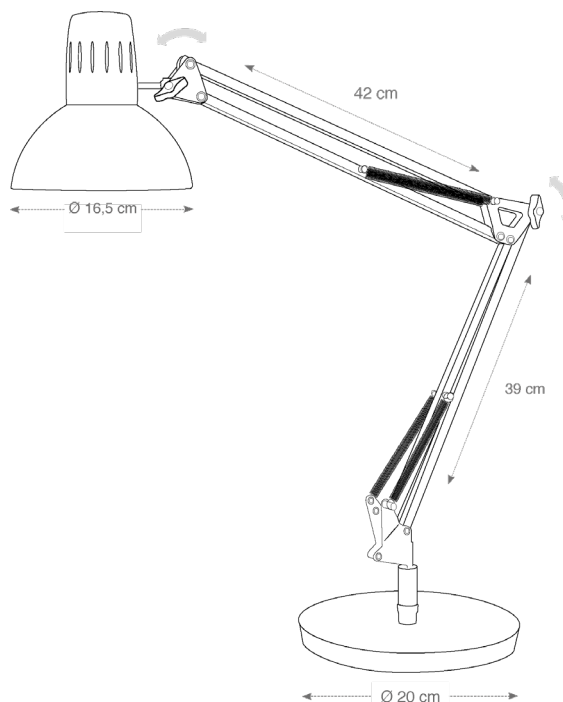

ARCHI

DESK LAMP

The original ARCHITECT desk lamp, with a classic and timeless style

PRODUCT FEATURES	
Reference	ARCHI N
EAN	3129710008612
Materials	Metal
Colors	Black
Light source	FLUO ou LED
Product dimensions	Head : Ø 16.5 cm
	Double arm length : 42 + 39 cm
	Base : 3 Kg - Ø 20 cm
	Cable length : 180 cm
	Weight : 3,2 Kg
Bulb type	Compatible with FLUO or LED bulbs (not supplied)
Energy class	According to bulb
Standard	EC
Guarantee	3 years
Origin	French design and development - Manufacturing in PRC

PACKAGING DIMENSIONS	
* sales unit (x1SU) carton	Dim. : 1.47,5 cm x L.30 cm x H.11.5 cm
	Weight : 5,2 Kg
* box master (x2SU)	Dim. : 1.49 cm x L.32 cm x H.25 cm
	Weight : 11 Kg

ALBA | ARCHI

Ce luminaire est compatible avec des ampoules des classes énergétiques:

A⁺⁺

A⁺

A

B

C

D

E

}

874/2012

Quand le beau rejoint l'utile