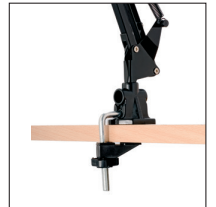

ARCHI

DESK LAMP

The original ARCHITECT desk lamp, with a classic and timeless style

Double articulated arm
for maximum amplitude

Adjustable shade
Lacquered interior finish

Weighted round base
for perfect stability (3kg)

Clamp for fixing
on a desk or wall

Switch on the cable

ARCHI BC

ARCHI N

Compatible with FLUO or 7 W LED bulbs for quality lighting and reduced energy consumption.

Ergonomic for optimal lighting thanks to its double swivel arm system and articulated head.

Timeless, its classic and industrial look will fit perfectly into all your workspaces.

ARCHI

DESK LAMP

The original ARCHITECT desk lamp, with a classic and timeless style

PRODUCT FEATURES	
Reference	ARCHI N
EAN	3129710008612
Materials	Metal
Colors	Black
Light source	FLUO ou LED
Product dimensions	Head : Ø 16.5 cm
	Double arm length : 42 + 39 cm
	Base : 3 Kg - Ø 20 cm
	Cable length : 180 cm
	Weight : 3,2 Kg
Bulb type	Compatible with FLUO or LED bulbs (not supplied)
Energy class	According to bulb
Standard	EC
Guarantee	3 years
Origin	French design and development - Manufacturing in PRC